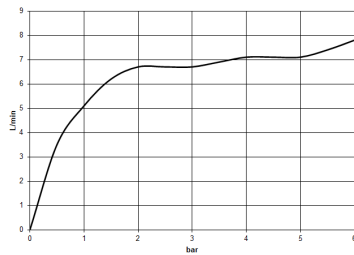

DORNBRACHT PIUR Single-lever mixer - Chrome

33 900 210

- 195mm projection
- max. flow 6.7 l/min at 3 bar flow pressure
- pivotable spout 360°
- air-enriched flow

	Chrome	33 900 210-00
	Soft Black	33 900 210-69
	Brushed Nickel	33 900 210-70

DORNBRACHT PIUR Single-lever mixer - Chrome

33 900 210

Flow rate chart

Certificates

ACS_23 ACC NY AbP_10137.
306.

DORNBACHT PIUR Single-lever mixer - Chrome

33 900 210

Parts for other finishes can be found here: [Soft Black](#)