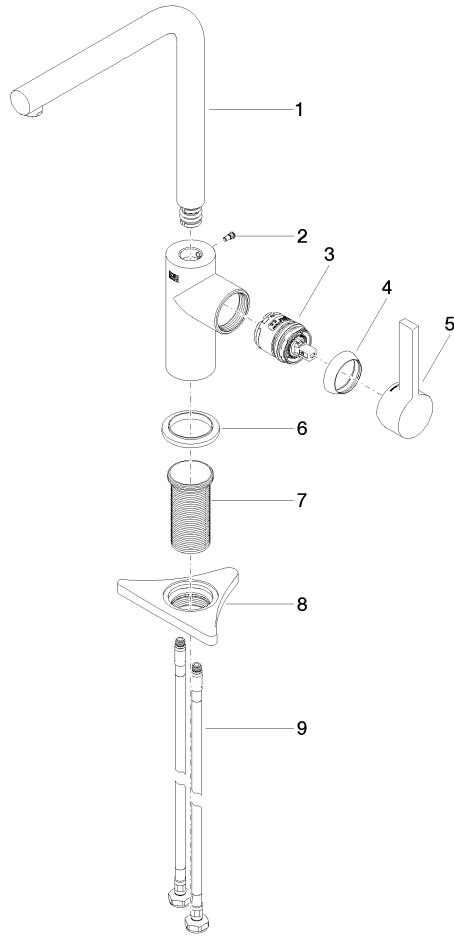

DORNBRACHT PIUR Single-lever mixer - Chrome

33 900 210

- 195mm projection
- max. flow 6.7 l/min at 3 bar flow pressure
- pivotable spout 360°
- air-enriched flow

	Chrome	33 900 210-00
	Soft Black	33 900 210-69
	Brushed Nickel	33 900 210-70

DORNBRACHT PIUR Single-lever mixer - Chrome

33 900 210

Flow rate chart

Certificates

ACS_23 ACC NY AbP_10137.
306.

DORNBACHT PIUR Single-lever mixer - Chrome

33 900 210

Parts for other finishes can be found here: [Soft Black](#)

Spare parts list

No.	Item Number	Name	Quantity used	Delivery time
1	90 28 22 380 00-00	spout	1	2
2	90 30 30 100 00 90	screw	1	2
3	90 15 05 060 00 90	cartridge	1	2
4	90 28 30 011 00-00	cover	1	2
5	90 20 21 001 00-00	handle	1	2
6	90 27 21 001 00-00	rosette	1	2
7	90 30 01 200 00 90	shaft	1	2
8	90 23 10 003 00 90	fixing set	1	2
9	04 30 04 101 00 90	hose	1	2