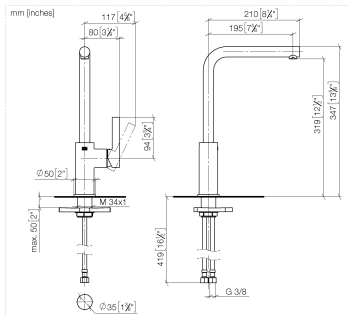

DORNBRACHT PIUR Single-lever mixer - Chrome

33 900 210

- 195mm projection
- max. flow 6.7 l/min at 3 bar flow pressure
- pivotable spout 360°
- air-enriched flow

	Chrome	33 900 210-00
	Soft Black	33 900 210-69
	Brushed Nickel	33 900 210-70

DORNBRACHT PIUR Single-lever mixer - Chrome

33 900 210

Flow rate chart

Certificates

ACS_23 ACC NY AbP_10137.
306.

DORNBACHT PIUR Single-lever mixer - Chrome

33 900 210

Parts for other finishes can be found here: [Soft Black](#)

Spare parts list

No.	Item Number	Name	Quantity used	Delivery time
1	90 28 22 380 00-00	spout	1	2
2	90 30 30 100 00 90	screw	1	2
3	90 15 05 060 00 90	cartridge	1	2
4	90 28 30 011 00-00	cover	1	2
5	90 20 21 001 00-00	handle	1	2
6	90 27 21 001 00-00	rosette	1	2
7	90 30 01 200 00 90	shaft	1	2
8	90 23 10 003 00 90	fixing set	1	2
9	04 30 04 101 00 90	hose	1	2